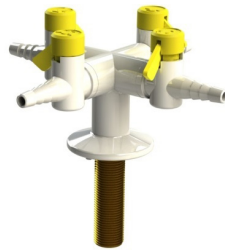

# ATP

**900033** - TWO WAY BENCH MOUNTED DROP LEVER GAS TAP

**900034** - FOUR WAY BENCH MOUNTED DROP LEVER GAS TAP

**900036** - TWO WAY WALL MOUNTED DROP LEVER GAS TAP

**900031** - ONE WAY BENCH MOUNTED DROP LEVER GAS TAP

**902101** - FIXED SWAN NECK WITH REMOVABLE NOZZLE - HOT WATER

**902103** - FIXED SWAN NECK WITH REMOVABLE NOZZLE - COLD WATER

**902106** - MOVABLE SWAN NECK WITH REMOVABLE NOZZLE

**900121** - PILLAR BIB TAP WITH REMOVABLE NOZZLE

**900125** - TWO WAY PILLAR BIB TAP WITH REMOVABLE NOZZLE

**901125** - TWO WAY PILLAR BIB TAP WITH REMOVABLE NOZZLES

**901711** - FRONT CONTROL VALVE FOR A VARIETY OF SERVICES

**900100** - WRAS APPROVED BACK FLOW PREVENTION NOZZLE