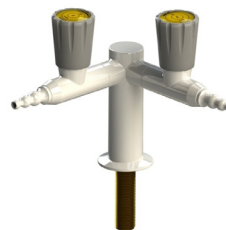

# ATP

**900033** - TWO WAY BENCH MOUNTED DROP LEVER GAS TAP

**900034** - FOUR WAY BENCH MOUNTED DROP LEVER GAS TAP

**900036** - TWO WAY WALL MOUNTED DROP LEVER GAS TAP

**900031** - ONE WAY BENCH MOUNTED DROP LEVER GAS TAP

**902101** - FIXED SWAN NECK WITH REMOVABLE NOZZLE - HOT WATER

**902103** - FIXED SWAN NECK WITH REMOVABLE NOZZLE - COLD WATER

**902106** - MOVABLE SWAN NECK WITH REMOVABLE NOZZLE

**900121** - PILLAR BIB TAP WITH REMOVABLE NOZZLE

**900125** - TWO WAY PILLAR BIB TAP WITH REMOVABLE NOZZLE

**901125** - TWO WAY PILLAR BIB TAP WITH REMOVABLE NOZZLES

**901711** - FRONT CONTROL VALVE FOR A VARIETY OF SERVICES

**900100** - WRAS APPROVED BACK FLOW PREVENTION NOZZLE

**900078** - H PATTERN MIXER TAP WITH MOVABLE SWAN NECK AND AERATOR NOZZLE

**910078** - H PATTERN MIXER TAP WITH LEVER ACTION AND AERATOR NOZZLE

**900303** - TWO WAY BENCH MOUNTED GAS TAP WITH PUSH TURN HANDLES