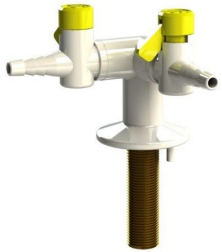

# ATP

**900033** - TWO WAY BENCH MOUNTED DROP LEVER GAS TAP

**900034** - FOUR WAY BENCH MOUNTED DROP LEVER GAS TAP

**900036** - TWO WAY WALL MOUNTED DROP LEVER GAS TAP

**900031** - ONE WAY BENCH MOUNTED DROP LEVER GAS TAP

**902101** - FIXED SWAN NECK WITH REMOVABLE NOZZLE - HOT WATER

**902103** - FIXED SWAN NECK WITH REMOVABLE NOZZLE - COLD WATER

**902106** - MOVABLE SWAN NECK WITH REMOVABLE NOZZLE

**900121** - PILLAR BIB TAP WITH REMOVABLE NOZZLE

**900125** - TWO WAY PILLAR BIB TAP WITH REMOVABLE NOZZLE

**901125** - TWO WAY PILLAR BIB TAP WITH REMOVABLE NOZZLES

**901711** - FRONT CONTROL VALVE FOR A VARIETY OF SERVICES

**900100** - WRAS APPROVED BACK FLOW PREVENTION NOZZLE

**900078** - H PATTERN MIXER TAP WITH MOVABLE SWAN NECK AND AERATOR NOZZLE

**910078** - H PATTERN MIXER TAP WITH LEVER ACTION AND AERATOR NOZZLE

**900303** - TWO WAY BENCH MOUNTED GAS TAP WITH PUSH TURN HANDLES