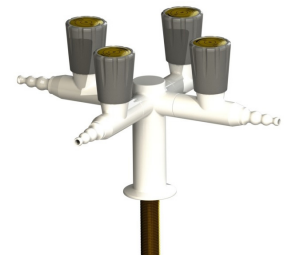

# ATP

**900033** - TWO WAY BENCH MOUNTED DROP LEVER GAS TAP

**900034** - FOUR WAY BENCH MOUNTED DROP LEVER GAS TAP

**900036** - TWO WAY WALL MOUNTED DROP LEVER GAS TAP

**900031** - ONE WAY BENCH MOUNTED DROP LEVER GAS TAP

**902101** - FIXED SWAN NECK WITH REMOVABLE NOZZLE - HOT WATER

**902103** - FIXED SWAN NECK WITH REMOVABLE NOZZLE - COLD WATER

**902106** - MOVABLE SWAN NECK WITH REMOVABLE NOZZLE

**900121** - PILLAR BIB TAP WITH REMOVABLE NOZZLE

**900125** - TWO WAY PILLAR BIB TAP WITH REMOVABLE NOZZLE

**901125** - TWO WAY PILLAR BIB TAP WITH REMOVABLE NOZZLES

**901711** - FRONT CONTROL VALVE FOR A VARIETY OF SERVICES

**900100** - WRAS APPROVED BACK FLOW PREVENTION NOZZLE

**900078** - H PATTERN MIXER TAP WITH MOVABLE SWAN NECK AND AERATOR NOZZLE

**910078** - H PATTERN MIXER TAP WITH LEVER ACTION AND AERATOR NOZZLE

**900303** - TWO WAY BENCH MOUNTED GAS TAP WITH PUSH TURN HANDLES